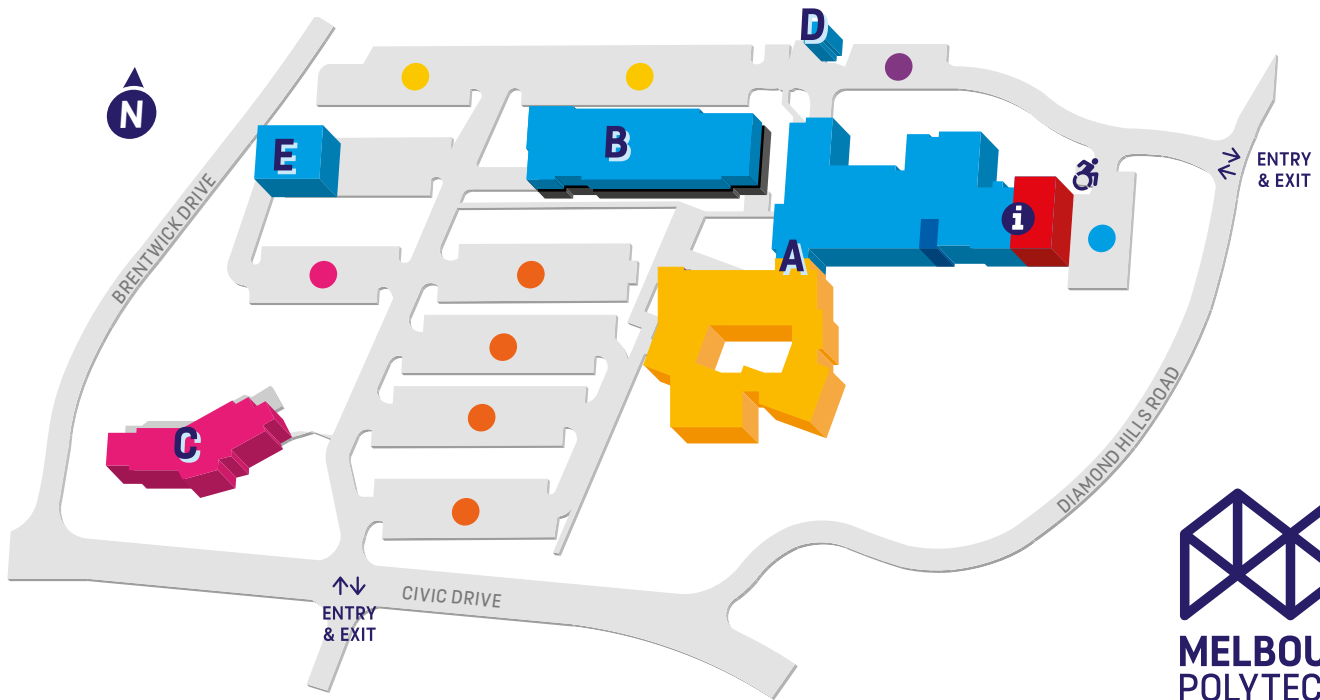

GREENSBOROUGH CAMPUS MAP

Map Legend

- A** Building
- i** Information
- Disabled Parking
- Student and Tenant Parking
- Staff and Tenant Parking
- Wallaby Childcare Parking
- Visitor Parking
- Reserved Parking

A LEVEL 2 & 3

B LEVEL 2

D Security Office

E Horticulture

C Wallaby Childcare

A - LEVEL 2

B - LEVEL 1

A - LEVEL 2 & 3
EAST END

BANYULE NILLUMBIK
TECH
SCHOOL

A - LEVEL 1

A - LEVEL 2