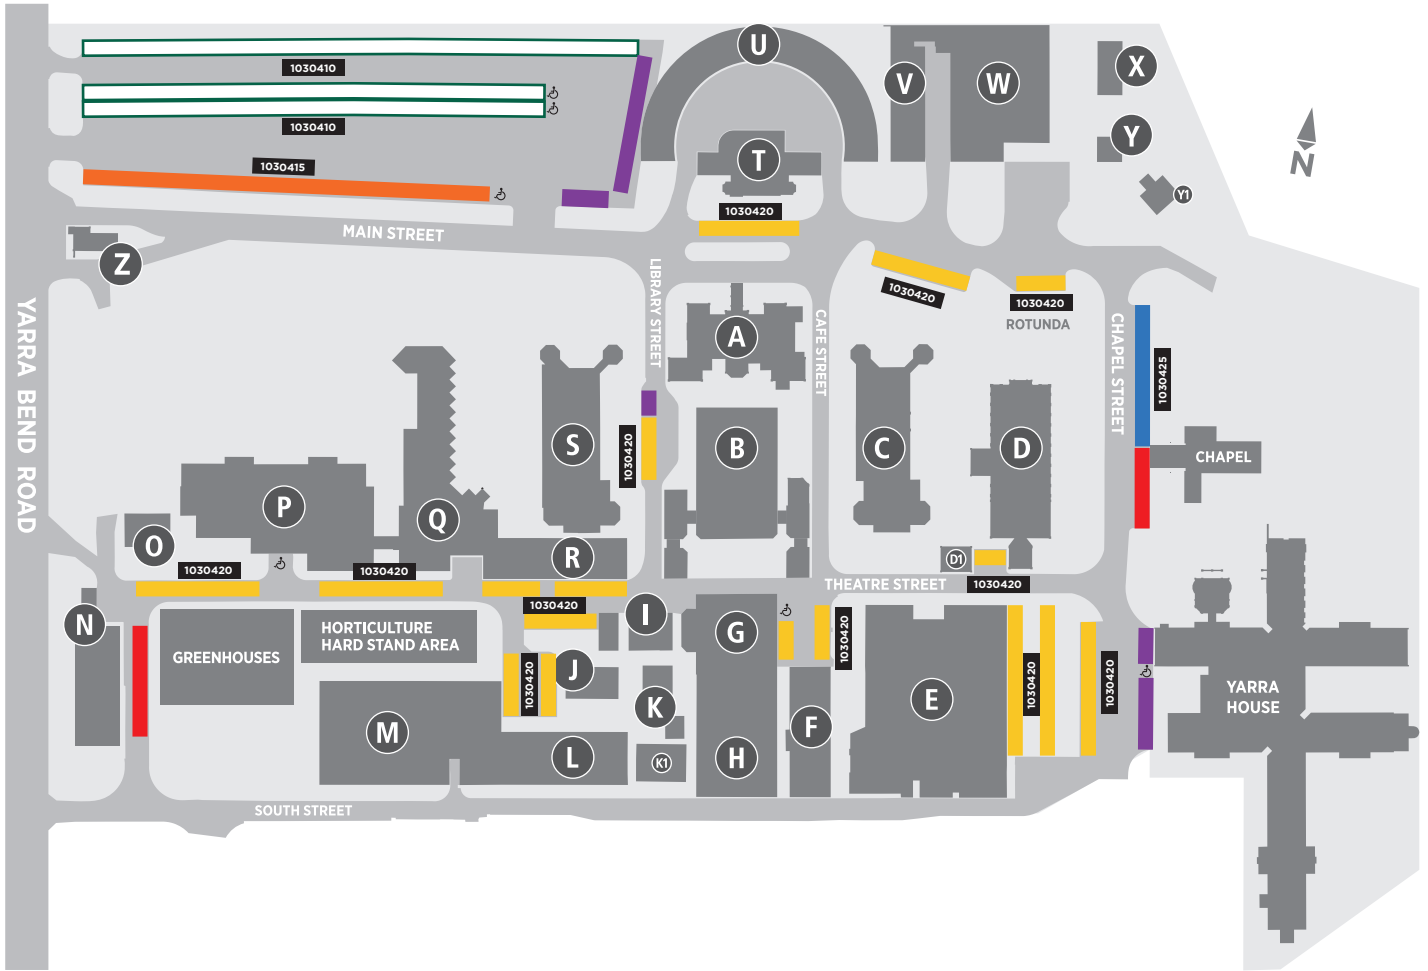

FAIRFIELD CAMPUS

KEY

- STUDENT ALL DAY
- STUDENT 0 - 5 HRS
- STAFF ALL DAY
- STAFF 0 - 5 HRS
- VISITOR
- RESERVED PARKING
- LOADING BAY
- DISABLED PARKING
- CHILDCARE PICK-UP & DROP-OFF